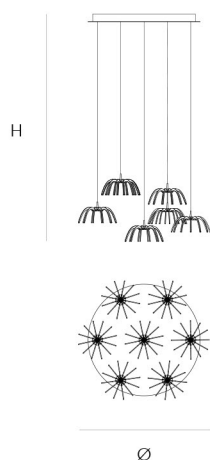

ABOUT Spica 7 by Jos Muller

Springtime. Light and colourful transparent shades floating in the air

DIMENSIONS

Ø 60 cm 23,6 inch
H 15 cm 5,9 inch

CANOPE

Ø 60 cm 23,6 inch
H 6,5 cm 2,6 inch

CABLELENGTH

Up to 200 cm 78,7 inch

LIGHTSOURCE

7 x 2,2W led, 1050LM, 2700K, CRI>90

FINISH

Mixed (M) 14-1470

TYPE.NR

STANDARD

The fixture is supplied with black cables. Black canopy with cover plate in matching colour of the fixture. Trailing and leading edge dimmable.