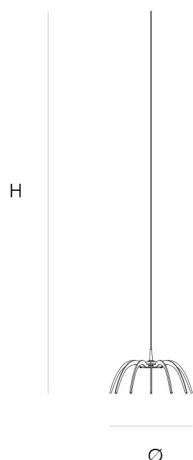

ABOUT Spica 20 System by Jos Muller

Springtime. Light and colourful transparent shades floating in the air.

DIMENSIONS		CABLELENGTH		FINISH	TYPE.NR
Ø	20 cm 7,9 inch	Up to 200 cm	78,7 inch	Green	● 14-1462-1
H	15 cm 5,9 inch			Red	● 14-1461-1E
		LIGHTSOURCE		Yellow	● 14-1460-1
		led 2,2W, citizen, 2700K, CRI 90+, 150LM		Orange	● 14-1463-1
				Blue	● 14-1464-1
				Transparent	● 14-1465-1

STANDARD The fixture is supplied with black cables. Without canopy and driver

OPTIONAL driver to place behind the ceiling for up to 3 Spica fixtures. (trailing edge dimmable)
Cable blocker