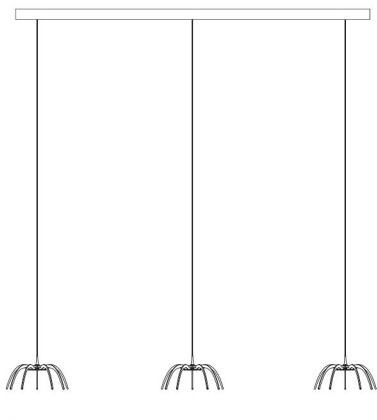

ABOUT Spica 3 by Jos Muller

Springtime. Light and colourful transparent shades floating in the air

DIMENSIONS

Ø 30 cm 11,8 inch
H 15 cm 5,9 inch

CANOPE

L 120 cm 47,2 inch
H 4,5 cm 1,8 inch
W 8 cm 3,1 inch

CABLELENGTH

Up to 200 cm 78,7 inch

LIGHTSOURCE

Led 6,6W, Citizen, 2700K, CRI>90+,450LM

1 2 60x30x25cm
4 5 15x15x130cm

FINISH

Green ● 14-1468-3
Red ● 14-1468-2E
Yellow ● 14-1468-1
Orange ● 14-1468-4
Blue ● 14-1468-5
Transparant ● 14-1468-6

TYPE.NR

STANDARD

The fixture is supplied with black cables. Black canopy with cover plate in matching colour of the fixture. Trailing and leading edge dimmable.